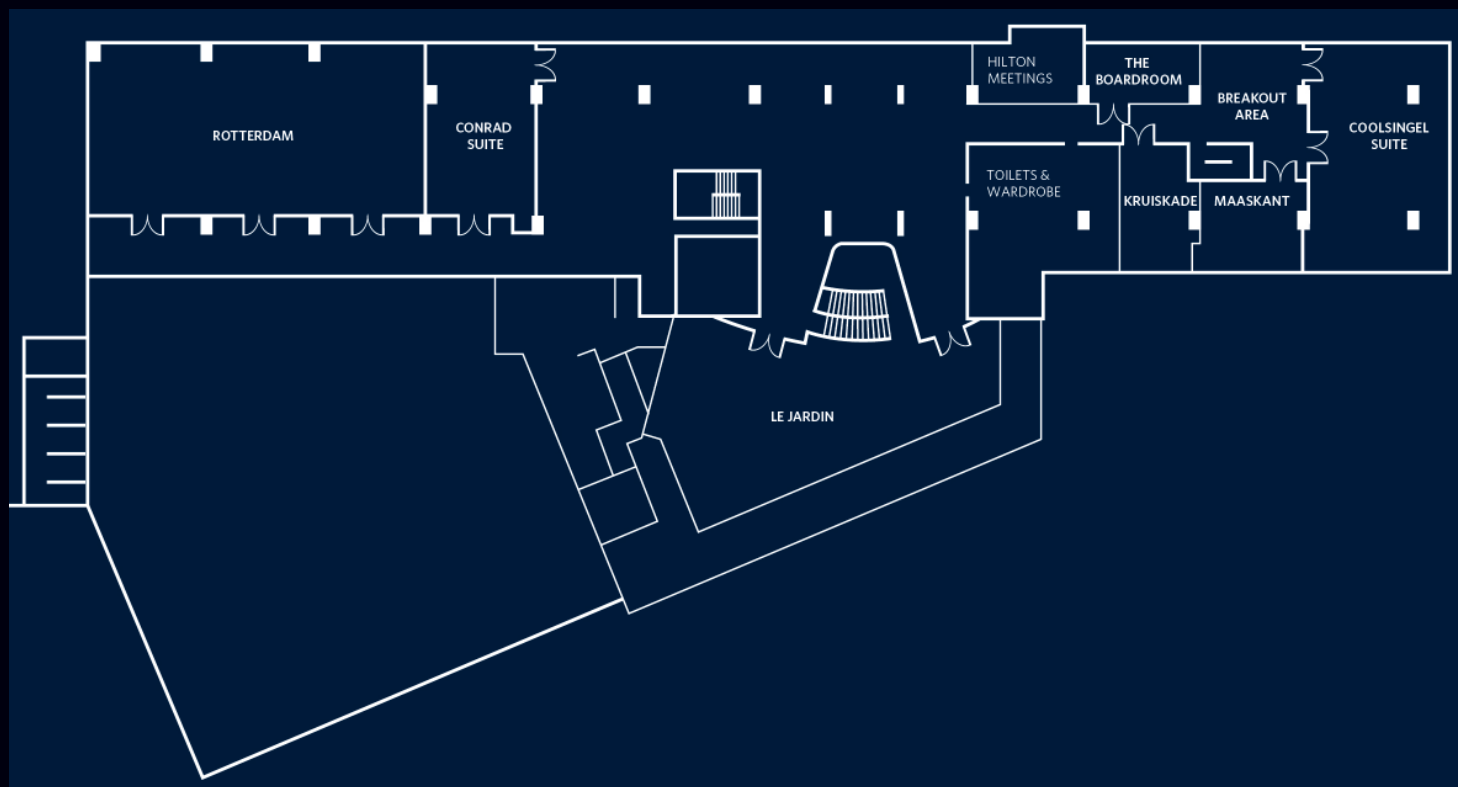

Boardroom

U-shaped

Theatre

Classroom

Cabaret

Banquet

Reception

Carre

HERE ON BUSINESS

Conveniently located in the center of the business and shopping district, Hilton Rotterdam in the top 3 Best Congress cities of The Netherlands according to the ICCA (International Congress & Convention Association) is the perfect venue for the business traveler.

| | Boardroom | U-Shape | Theatre | Classroom | Cabaret | Banquet | Reception | Carre | Area (sqm) | Dimensions L x W x H (m) |
|------------------|-----------|---------|---------|-----------|---------|---------|-----------|-------|------------|--------------------------|
| Le Jardin | 60 | 51 | 325 | 186 | 200 | 250 | 350 | 60 | 393 | 29 x 15 x 3.75 |
| Upper Lobby | — | — | — | — | — | — | 350 | — | 490 | 42 x 15 x 3.50 |
| Rotterdam | 80 | 72 | 325 | 150 | 160 | 180 | 350 | 80 | 288 | 24 x 12 x 3.50 |
| Conrad Suite | 30 | 24 | 81 | 54 | 48 | 48 | 120 | 30 | 96 | 12 x 8 x 3.50 |
| Coolsingel Suite | 61 | 48 | 110 | 62 | 48 | 80 | 100 | 54 | 155 | 16 x 10 x 3.40 |
| Maaskant | 18 | 20 | 41 | 20 | 28 | 24 | 30 | 24 | 48 | 8 x 6 x 3 |
| Kruiskade | 20 | — | — | — | — | — | — | — | 36 | 9 x 4 x 3 |
| The Boardroom | 16 | — | — | — | — | — | — | — | 27 | 7 x 4 x 3 |