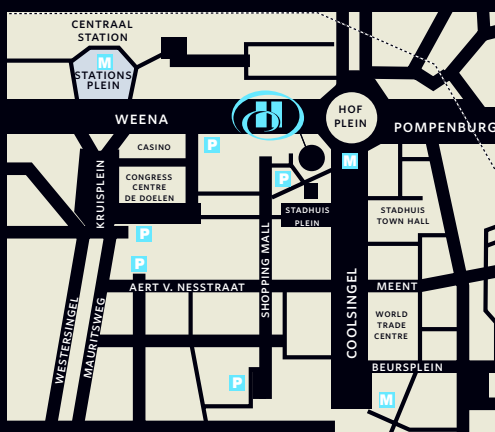

OUT & ABOUT

- Maritime Museum
- Museum Boijmans Van Beuningen
- Kunsthall
- Dutch Photo Museum
- Cube Houses
- Euromast Tower
- Blijdorp Zoo
- Luxor Theatre
- Spido harbour tours
- Market Hall (Food market)

LOCATION

Getting here and around is easy, with Rotterdam's central railway station within walking distance. Rotterdam-The Hague airport is just a 15 minute drive from the city center, Amsterdam Airport Schiphol is a 45 minute drive and 25 minutes with the high-speed train. 24-hour secure parking is located directly next to the hotel.

HERE ON BUSINESS

Conveniently located in the center of the business and shopping district, Hilton Rotterdam in the top 3 Best Congress cities of The Netherlands according to the ICCA (International Congress & Convention Association) is the perfect venue for the business traveler.